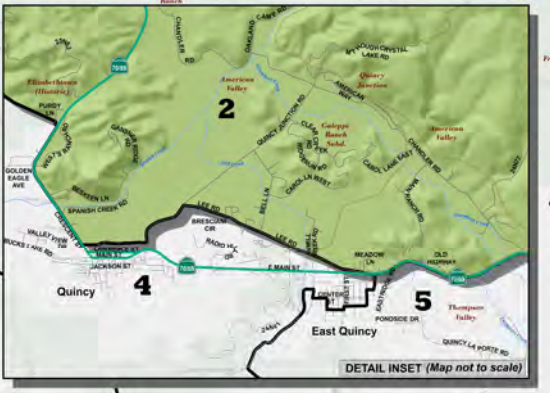

KEVIN GOSS — SUPERVISOR DISTRICT 2

DISTRICT 2

Kevin Goss

DISTRICT 2 DEMOGRAPHICS*

Population - 4,017	Occupied Housing - 1,874
Total Housing - 2,298	Vacant Housing - 424

PLUMAS COUNTY, CALIFORNIA