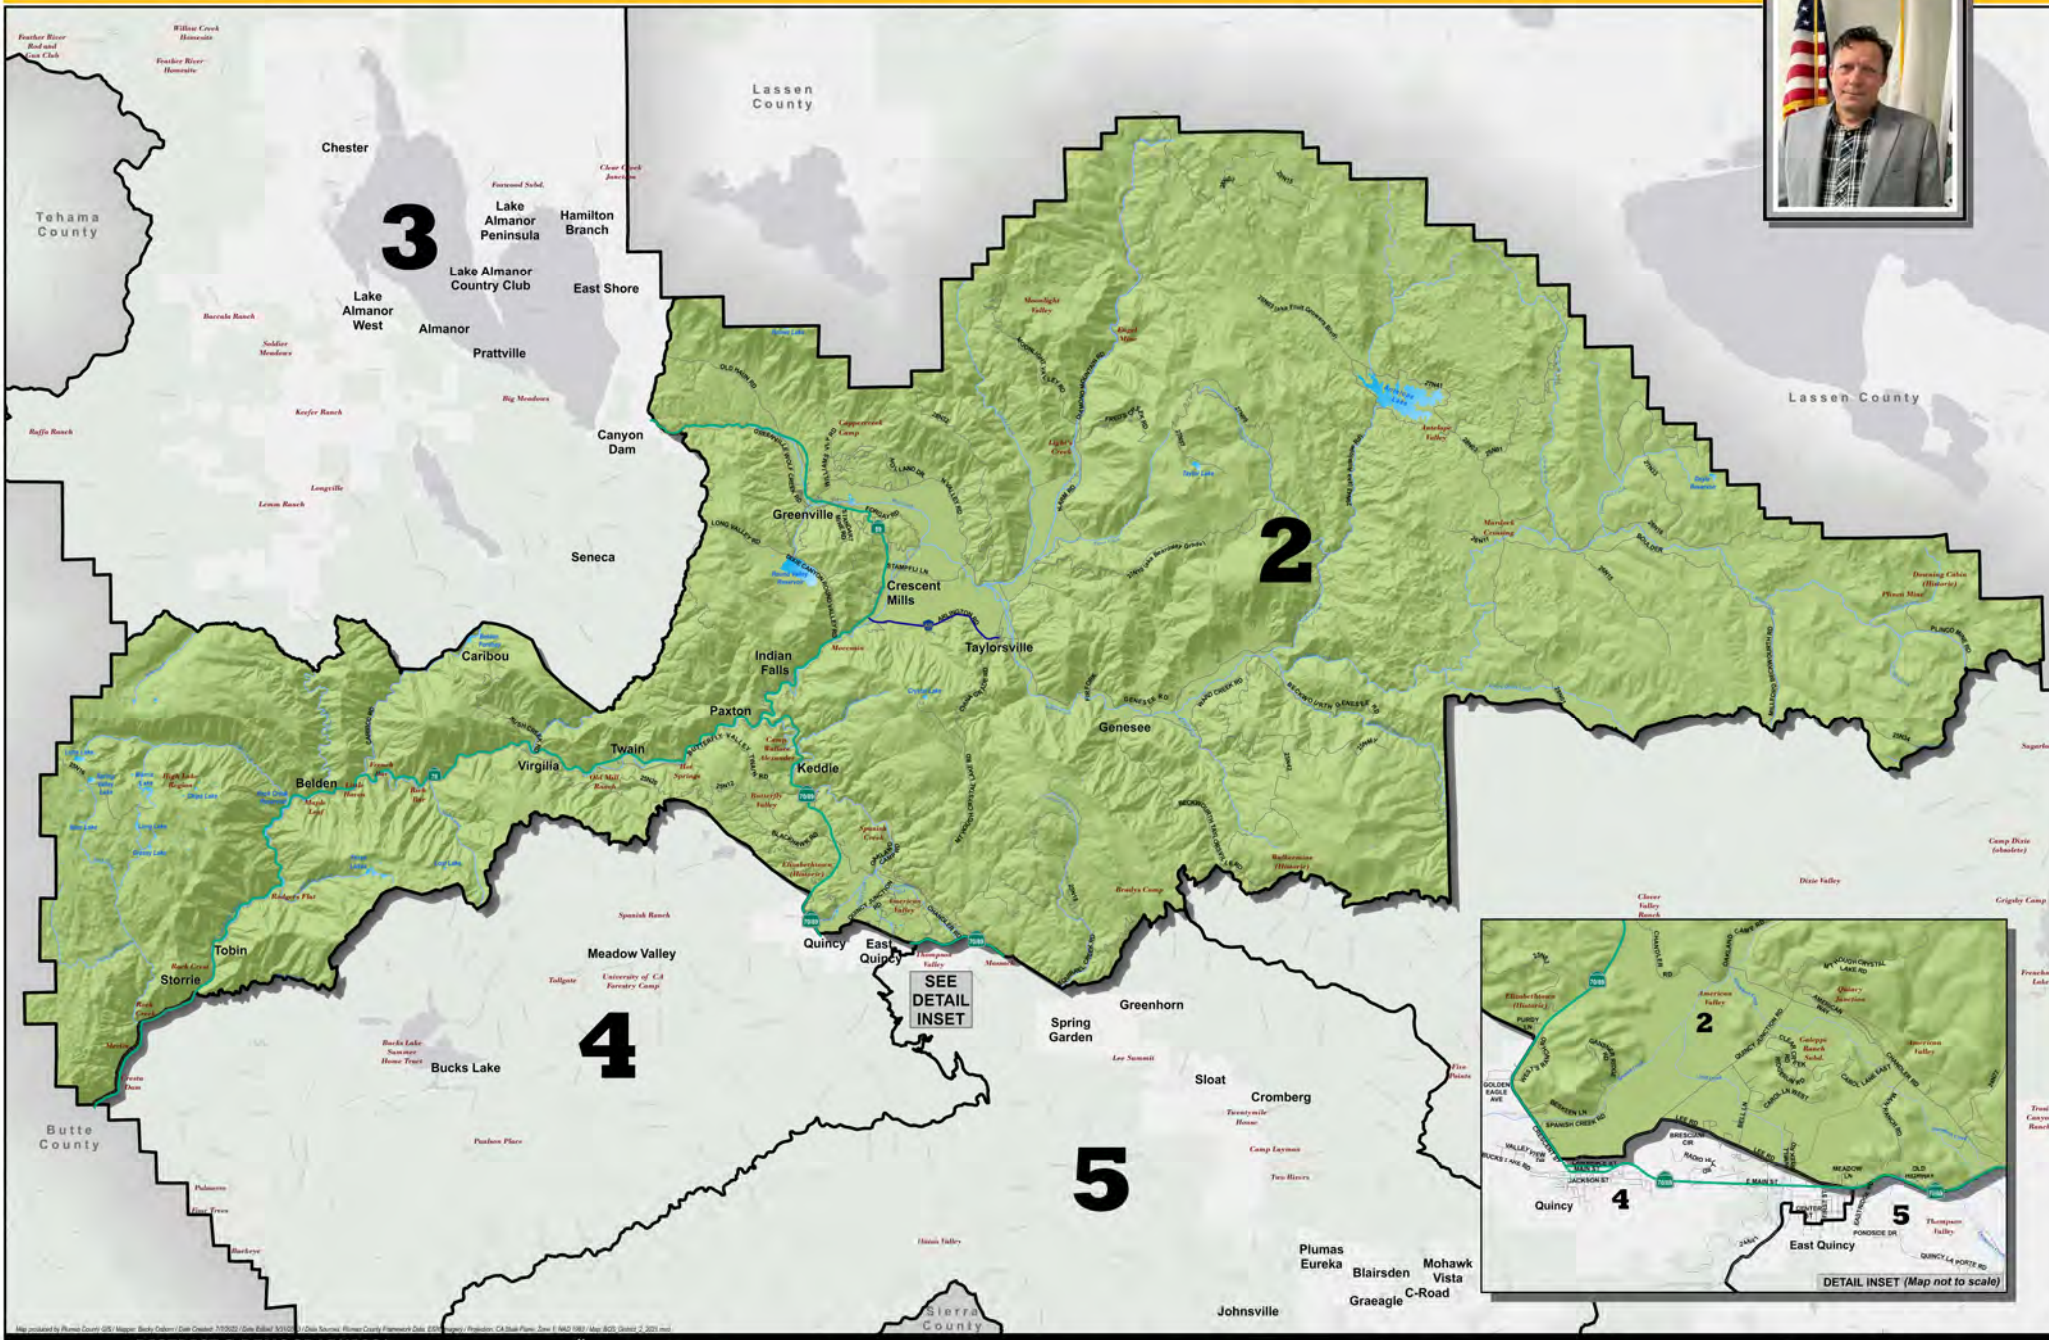

KEVIN GOSS — SUPERVISOR DISTRICT 2

DISTRICT 2

Kevin Goss

DISTRICT 2 DEMOGRAPHICS*

Population - 4,017	Occupied Housing - 1,874
Total Housing - 2,298	Vacant Housing - 424

PLUMAS COUNTY, CALIFORNIA