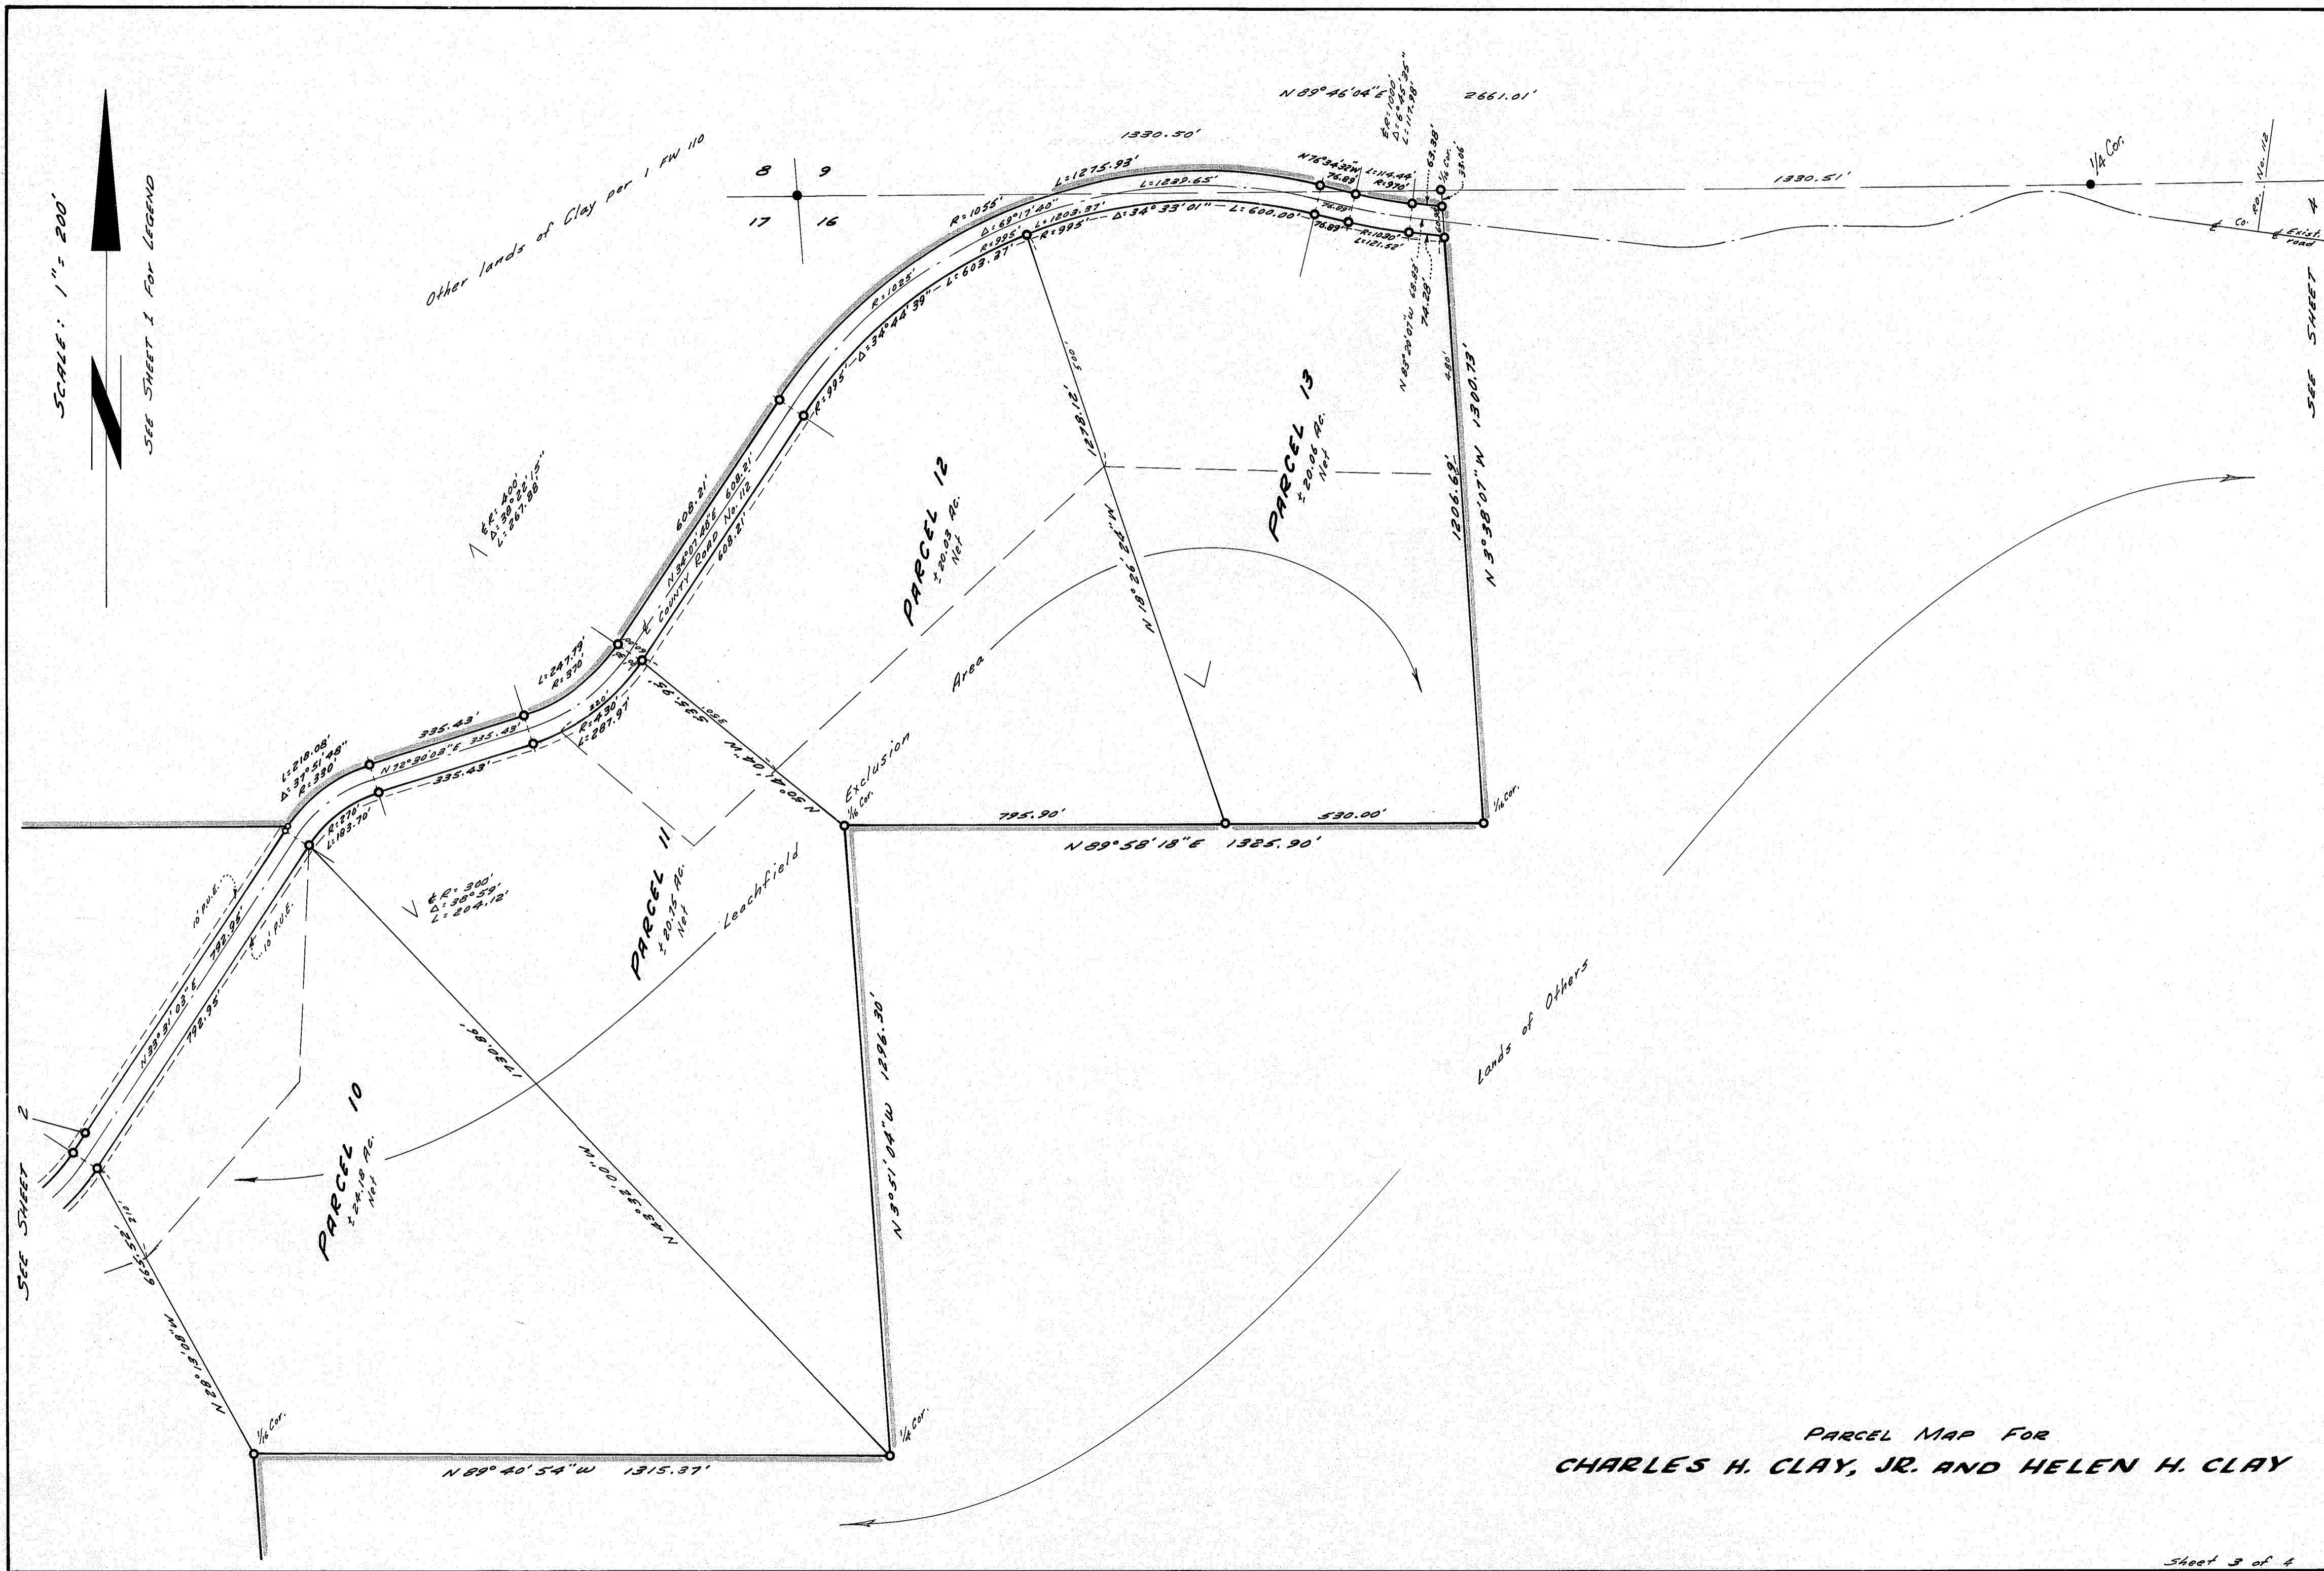

SCALE: 1" = 200'

SEE SHEET 1 FOR LEGEND

PARCEL MAP FOR CHARLES H. CLAY, JR. AND HELEN H. CLAY