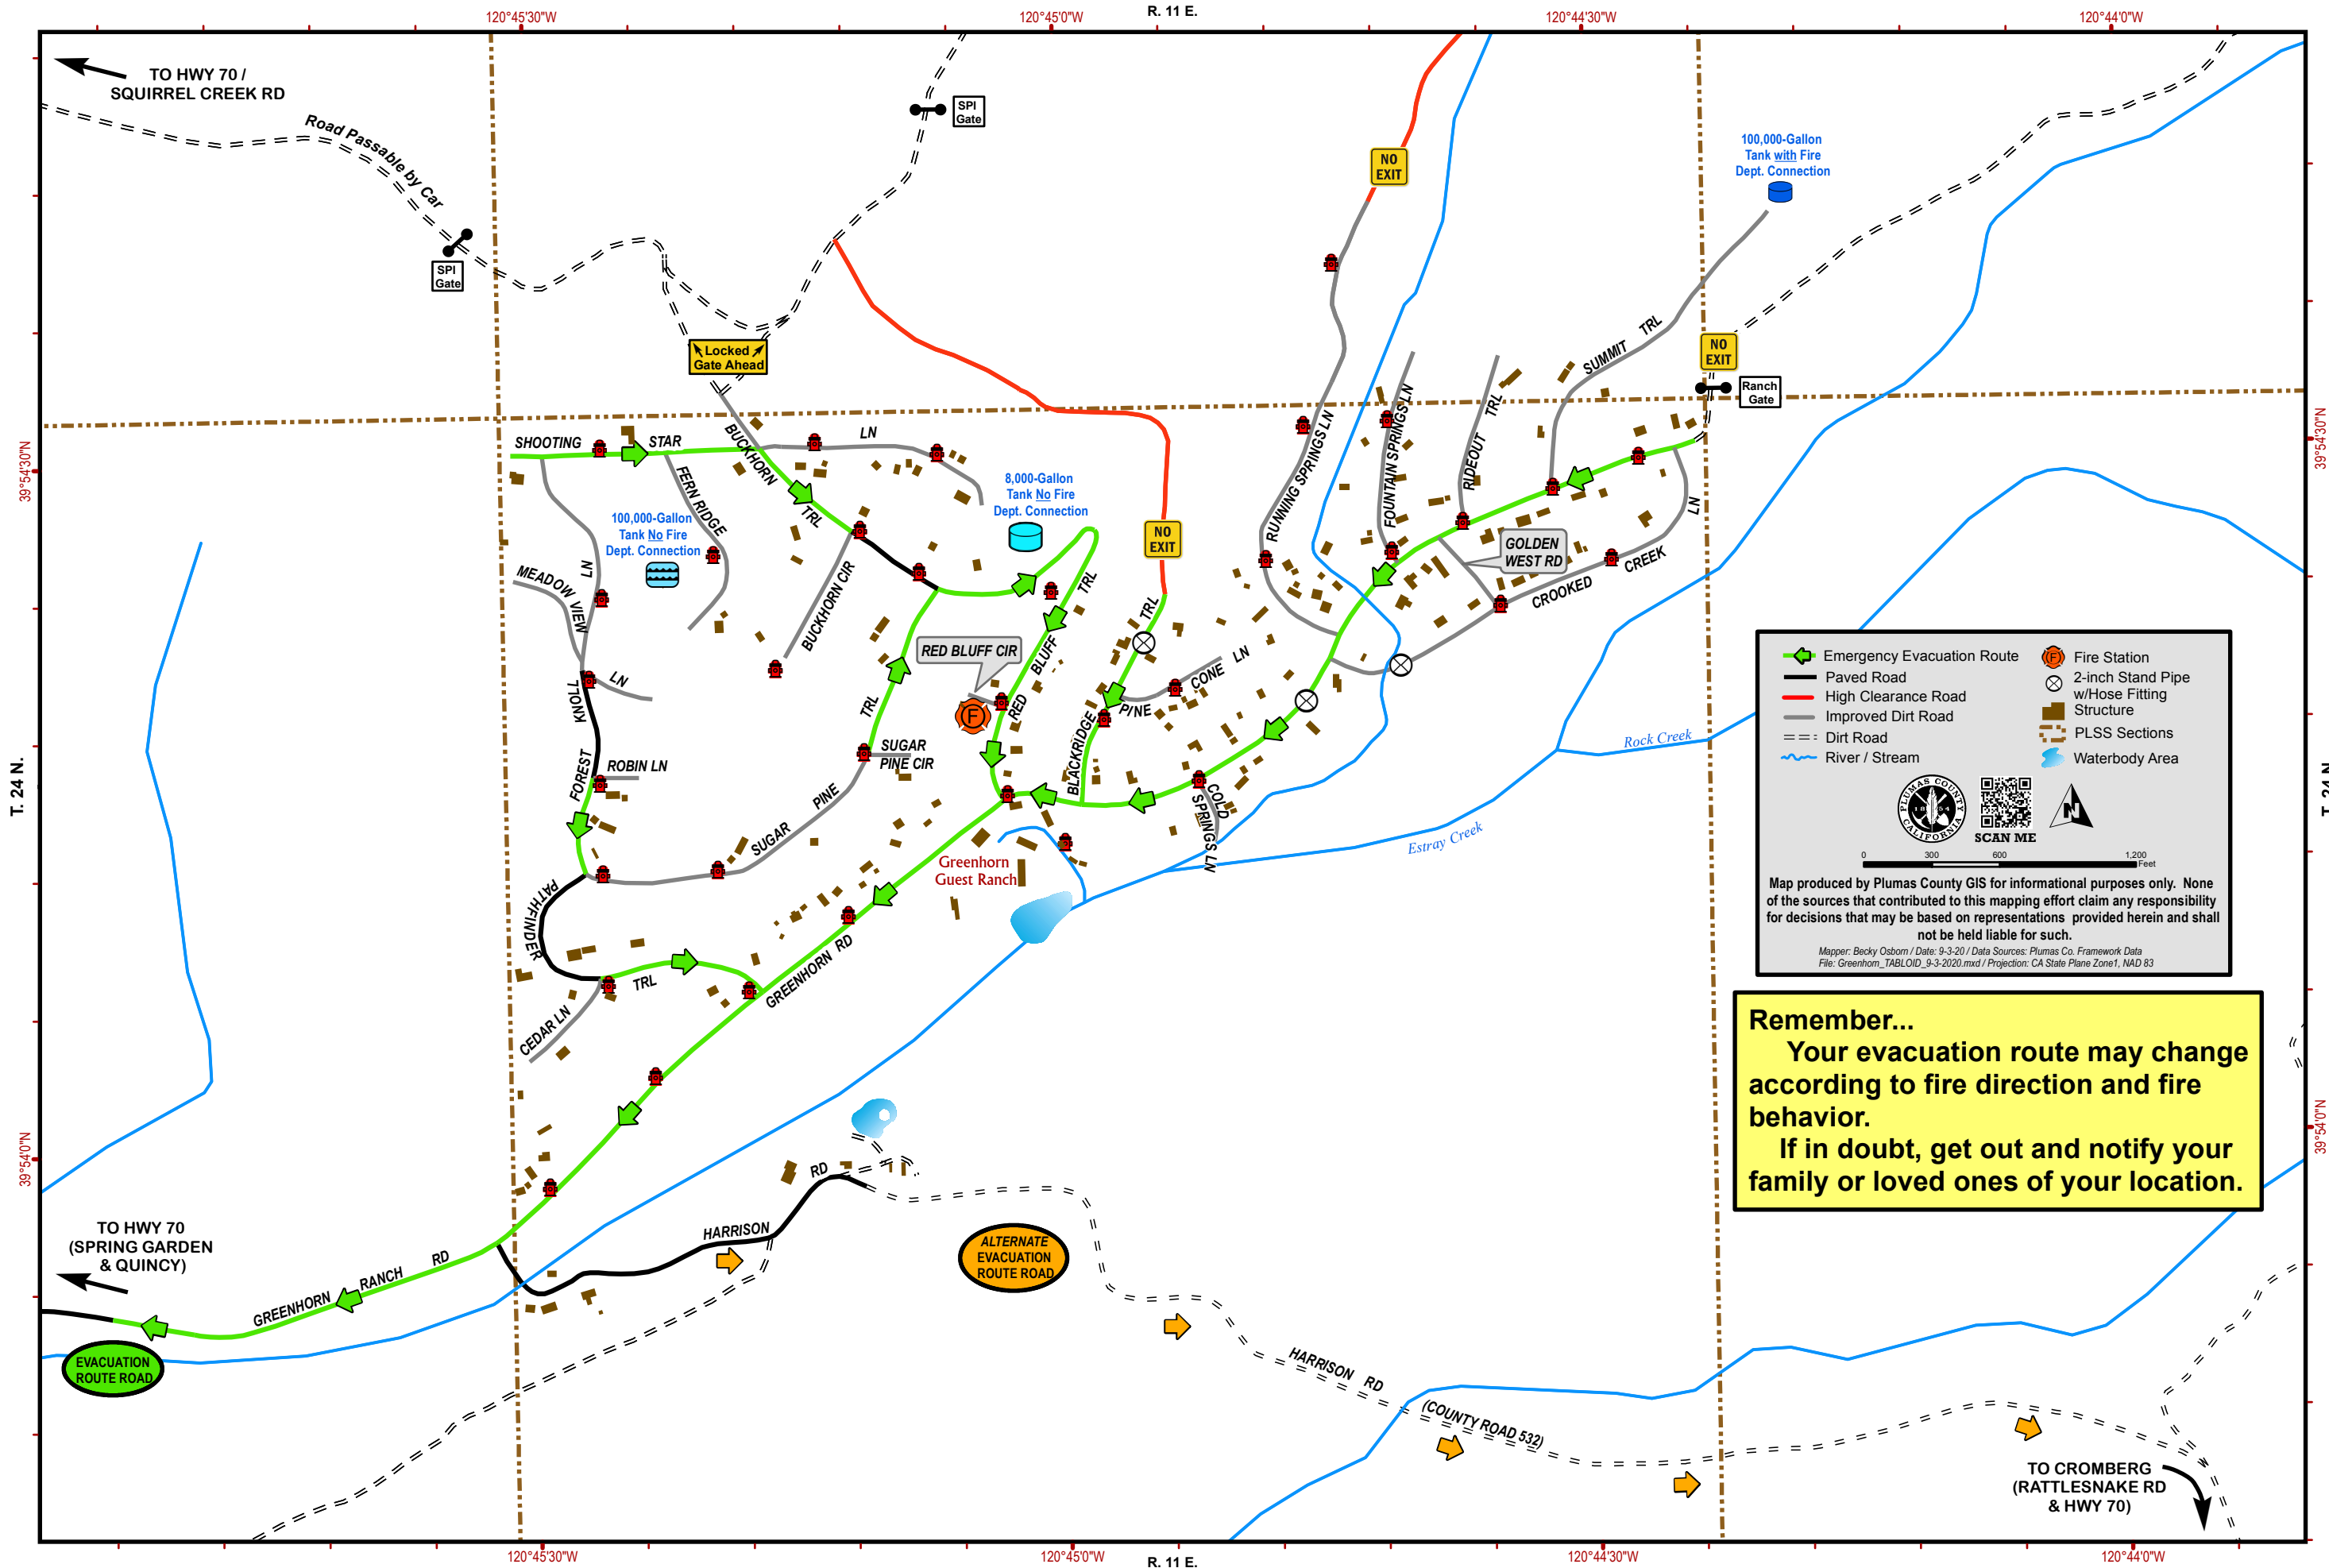

GREENHORN RANCH SUBDIVISION SUGGESTED WILDLAND FIRE EVACUATION ROUTE

Remember...
Your evacuation route may change according to fire direction and fire behavior.
If in doubt, get out and notify your family or loved ones of your location.